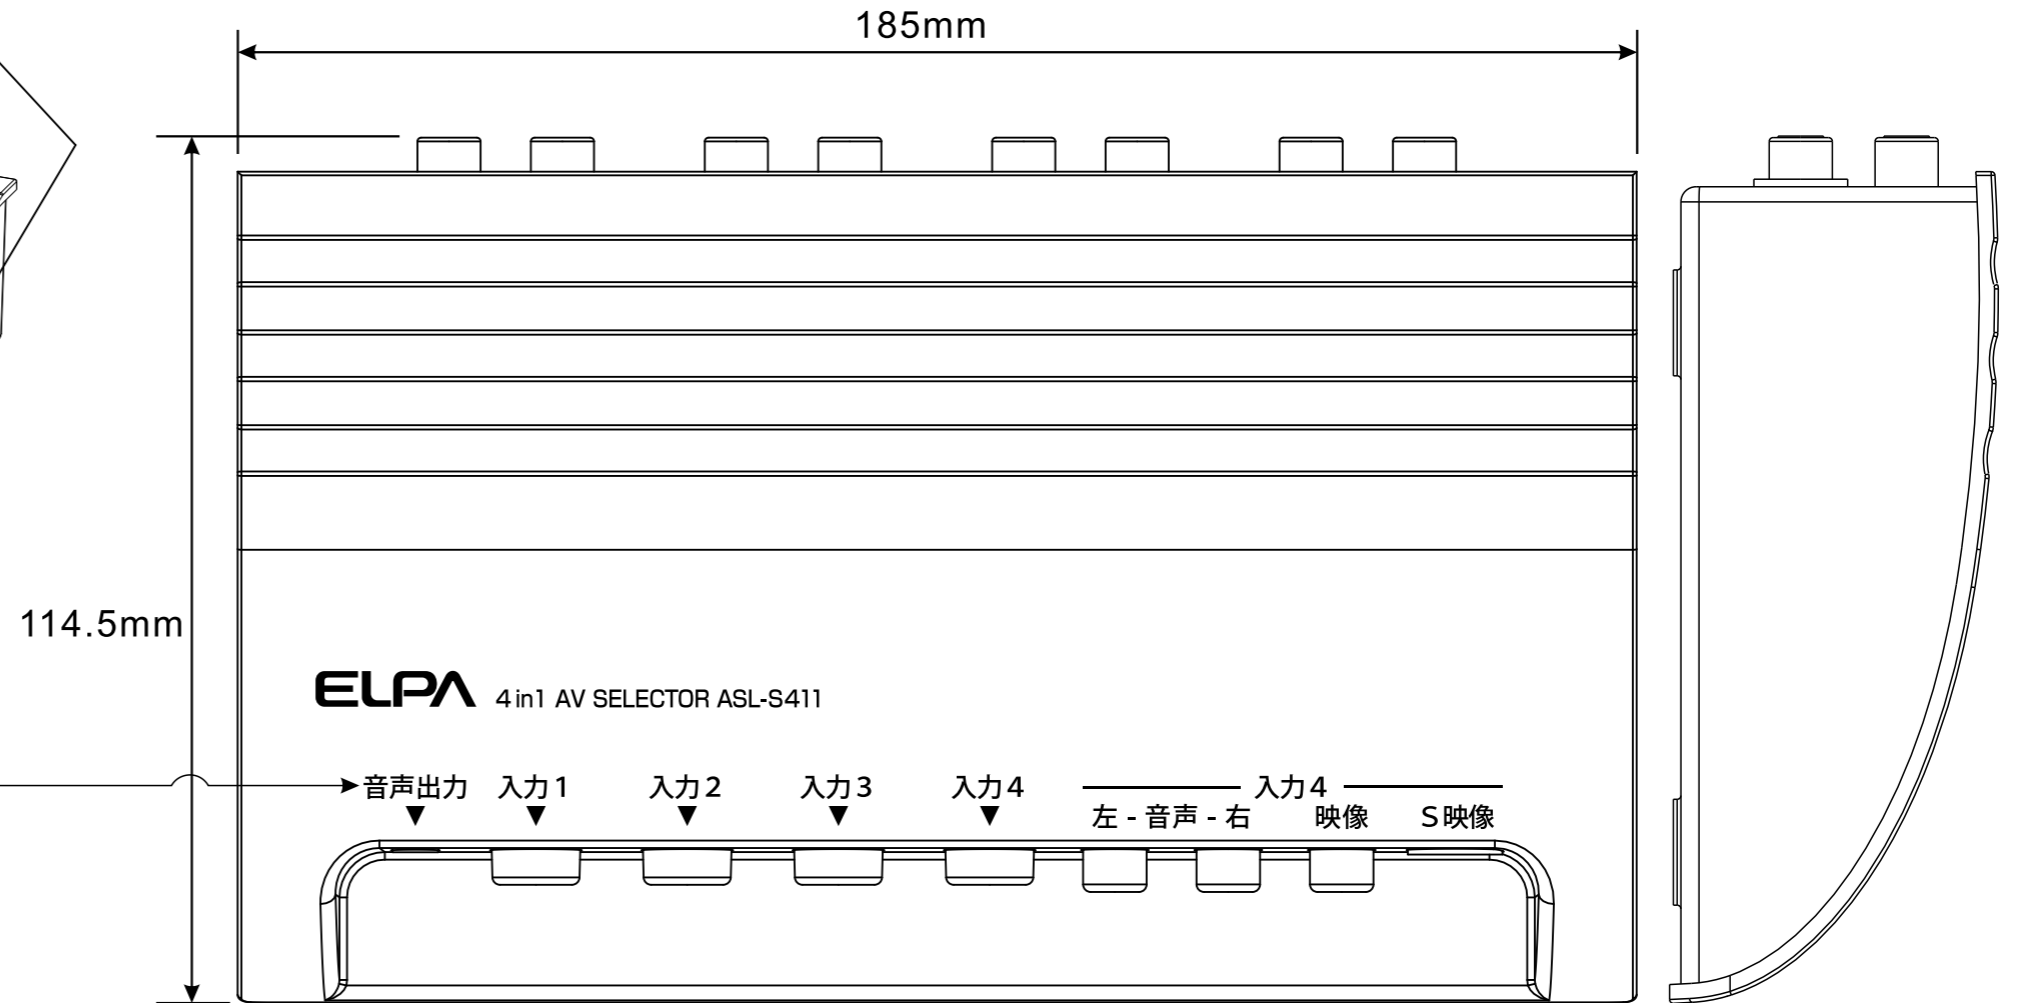

ASL-S411

Color List

- Ⓐ Housing Color: Black
- Ⓑ Housing Color: Black
- Ⓒ Switch Color: Black
- Ⓓ Word Color: White