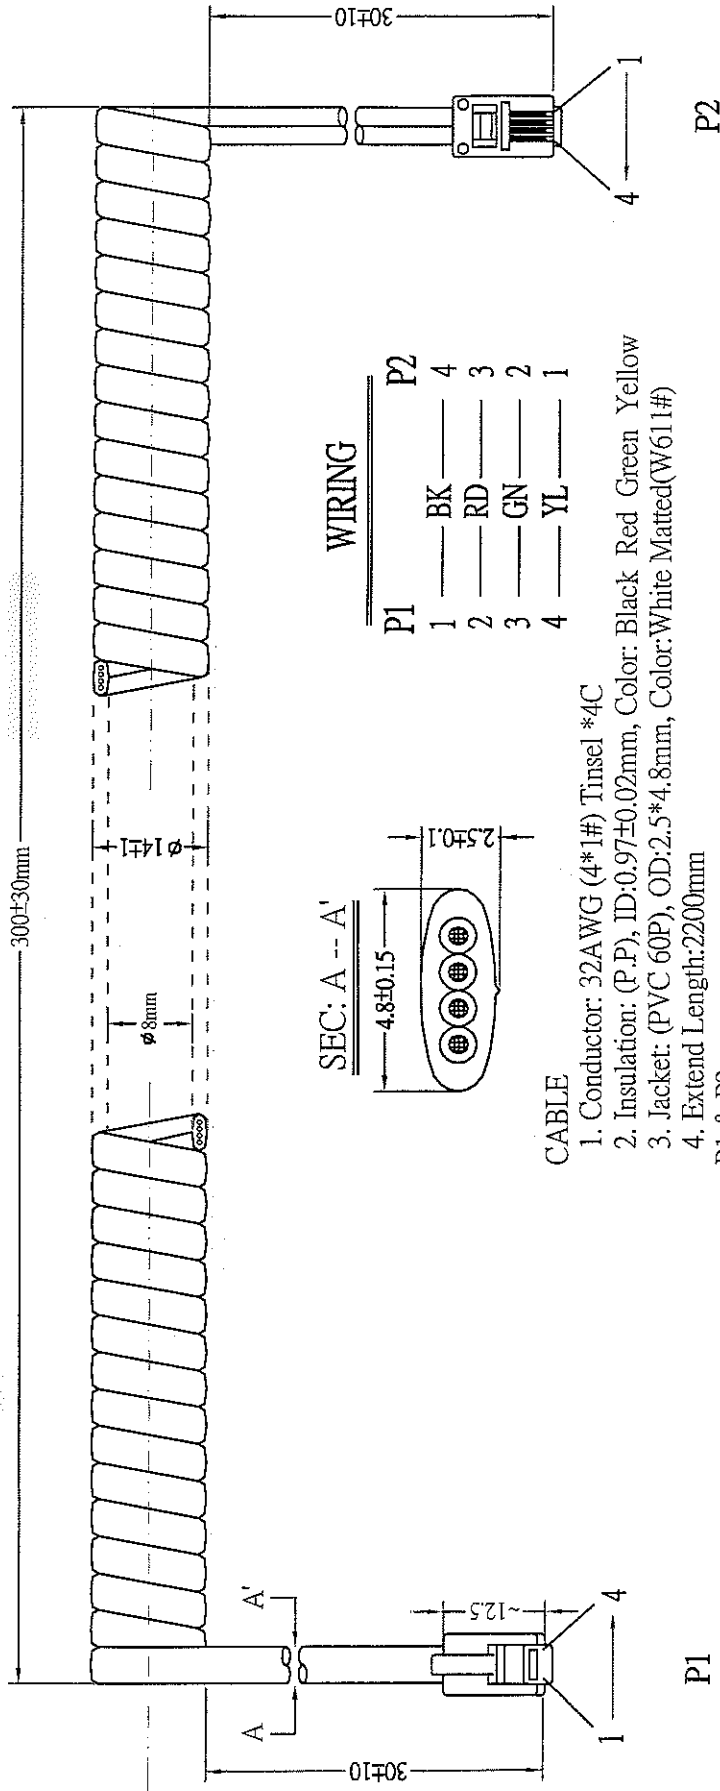

未標明之單位: mm.

CABLE

1. Conductor: 32AWG (4*1#) Tinsel *4C
 2. Insulation: (P.P), ID: 0.97 ± 0.02 mm, Color: Black Red Green Yellow
 3. Jacket: (PVC 60P), OD: 2.5 ± 4.8 mm, Color: White Matted(W611#)
 4. Extend Length: 2200mm
- P1 & P2
1. U.S Plug 4P4C, Gold plated 6u" *2PCS

ITEM NO.

TEW-J003